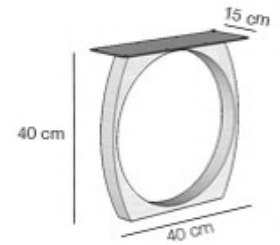

Ring Bank-Sehpa Ayağı

Ring Bench-Coffee Table Leg

Kızak Sistem / Sled System