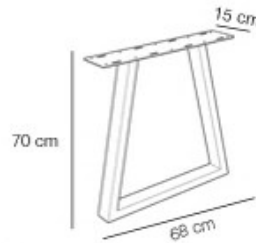

Metal Ayak

Steel Leg

X Masa Ayağı

X Table Leg

80 x 40 mm Profil / Profile

80 x 80 mm Profil / Profile

Kızak Sistem / Sled System

Norm Masa Ayağı

Norm Table Leg

80 x 40 mm Profil / Profile

Kızak Sistem / Sled System