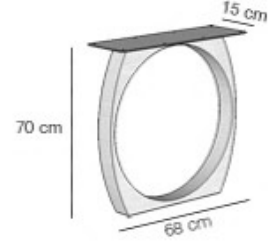

Ring Table Leg

Kızak Sistem / Sled System

W Masa Ayağı

W Table Leg