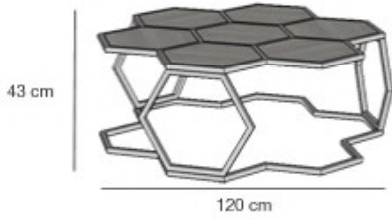

### Honwal 7 Coffee Table

120 x 120 cm h:43 cm / ~ 15 Kg

Çam Eskitme Yüzey / Pine Brushed Surface