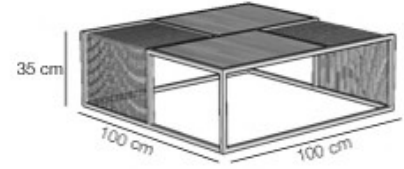

# Coffee Table

New Magazine Orta Sehpa

New Magazine Coffee Table

100 x 100 cm h:35 cm / ~ 20 Kg

Çam Eskitme Yüzey / Pine Brushed Surface

[f](#) /szn.wood [p](#) /szn\_wood

[www.sznwood.com](http://www.sznwood.com)