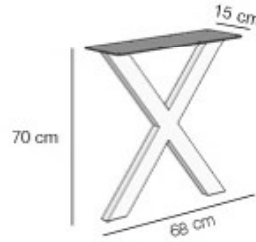

Norm Masa Ayağı

Norm Table Leg