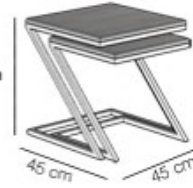

Sehpa

Coffee Table

Z Zigon Sehpa

Z Coffee Table

45 x 45 cm h:48 cm / ~ 9 Kg

Çam Eskitme Yüzey / Pine Brushed Surface

48 cm

45 cm

Tao Zigon Sehpa

Tao Coffee Table

45 x 45 cm h:48 cm / ~ 9 Kg

Çam Eskitme Yüzey / Pine Brushed Surface

48 cm

45 cm