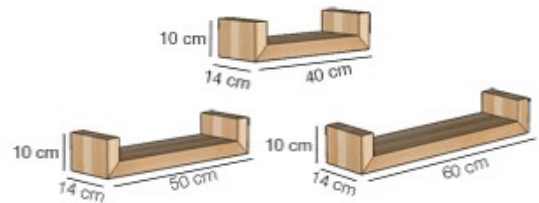

60-50-40 x 14 cm h:10 cm / ~ 5 Kg

Ladin Eskitme Yüzey / Spruce Brushed Surface

SZN66 - Irish Green

SZN51 - Teak

SZN01 - Black

[f](#) [i](#) /szn.wood [p](#) /szn\_wood

[www.sznwood.com](http://www.sznwood.com) "Doğal Ahşap Mobilya"